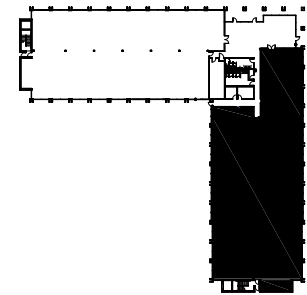

DISTRICT
AT CHAMBLEE

Key Plan

0 5 10 20

*This space has not been field verified by NELSON.

CBRE

Peter McGuone (404) 923-1203
Parker Nelson (404) 812-5089

Key Plan

*This space has not been field verified by NELSON.