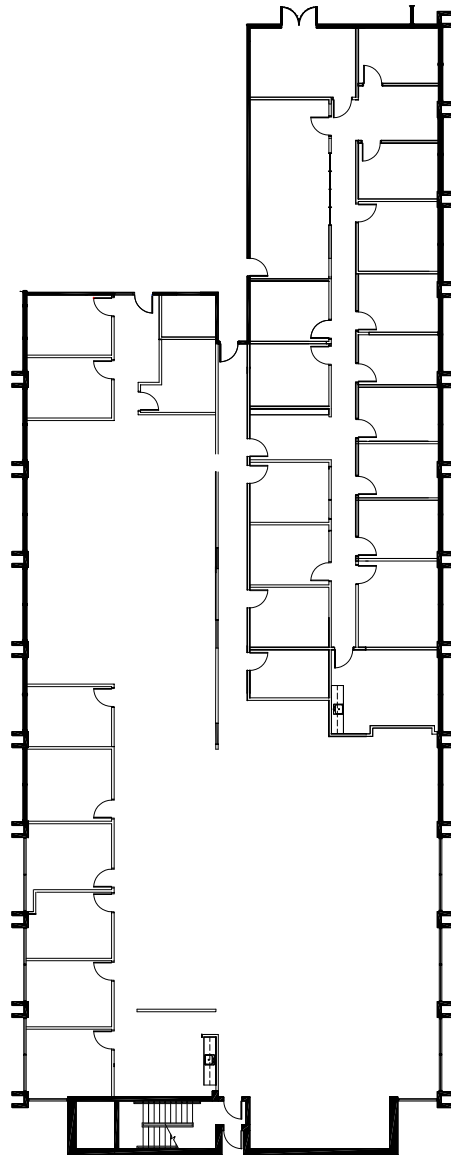

DISTRICT
AT CHAMBLEE

Key Plan

0 5 10 20

*This space has not been field verified by NELSON.

CBRE

Peter McGuone (404) 923-1203
Parker Nelson (404) 812-5089

Key Plan

*This space has not been field verified by NELSON.

CBRE

Peter McGuone (404) 923-1203

Parker Nelson (404) 812-5089

Key Plan

*This space has not been field verified by NELSON.

CBRE

Peter McGuone (404) 923-1203
Parker Nelson (404) 812-5089

Key Plan