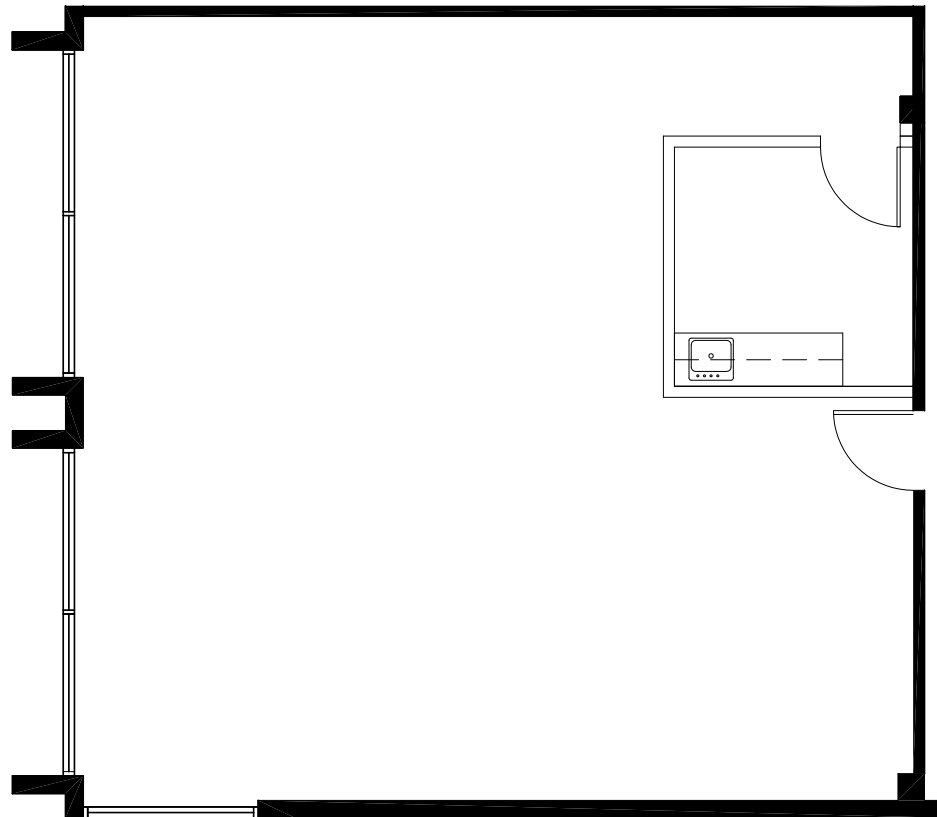

CBRE

Peter McGuone (404) 923-1203

Parker Nelson (404) 812-5089

Key Plan

*This space has not been field verified by NELSON.

CBRE

Peter McGuone (404) 923-1203
Parker Nelson (404) 812-5089

Key Plan