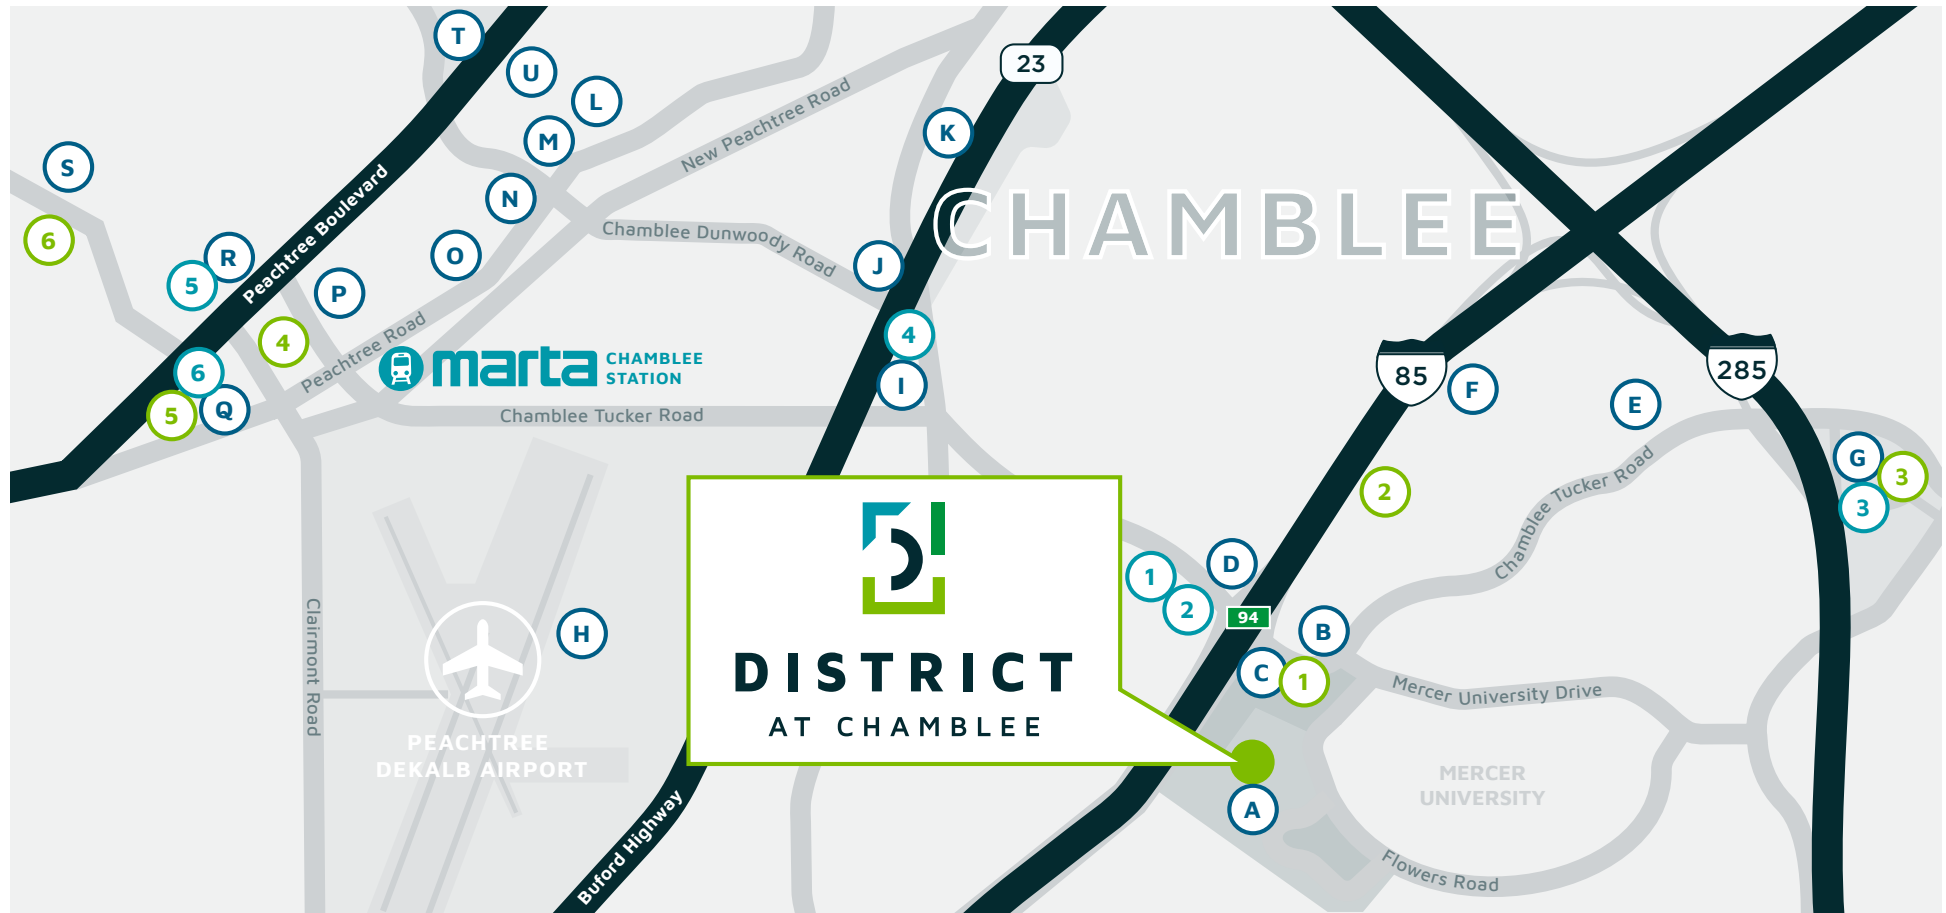

## RESTAURANTS

- A** Seasonal Food Trucks On-site
- B** Ponko Chicken
- C** Subway
- D** McDonald's
- E** American Deli, Little Cuba Restaurant, New York Pizzeria
- F** South of Philly, Little Farmhouse Cafe, Meatballerz
- G** Jersey Mike's, Wayback Burgers, Moe's Southwest Grill, Three Dollar Café, Zaxby's
- H** Downwind Restaurant & Lounge
- I** Domino's Pizza, Canton House Chinese Restaurant, Pho Bac, Las Palmeras
- J** Food Terminal
- K** Sweet Hut Bakery, El Rey Del Taco
- L** Gus's World Famous Fried Chicken
- M** Vintage Pizzeria
- N** Southbound
- O** Hopstix
- P** Five Guys
- Q** Revelator Coffee, Zoes Kitchen, Chipotle, First Watch, Starbucks, Taqueria del Sol
- R** Poke Bar, Bad Daddy's Burger Bar
- S** PURE Taqueria, Marlow's Tavern, Southern Custard, The Bat & Ball Pub
- T** Arby's, Quiznos, Big Daddy's Taco, Chick-fil-A, Dunkin' Donuts, IHOP
- U** Pizza Hut, Jimmy John's

## GAS + GROCERY

- 1** Chevron
- 2** QuikTrip
- 3** Kroger, RiteAid
- 4** Walmart Supercenter
- 5** Whole Foods Market
- 6** Publix